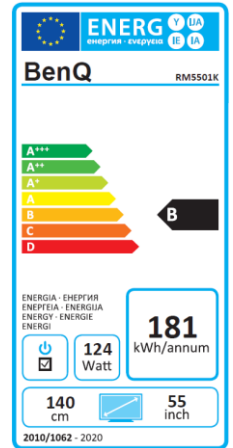

Data sheet

BenQ RM5501K

large format touch screen

- 4K UHD 3840 x 2160 LED Panel
- Android 5.0.1 OS System
- integrated soundbar
- Annotation Software
- IR 20 Point Touch
- OPS-Slot

HDMI

	Model : RM5501K Art. No. / EAN Code : 9H.F4RTK.DE2 / 471 8755 07533 9 Type : 139,7 cm / 55" Wide TFT, IPS-Panel	
Panel	Native resolution : 3840 x 2160 4K UHD / 16:9 Panel / pixel pitch : 10 Bit / 0,315 mm Cover Glass Thickness / Hardness : 4 mm / 7H AG coating : AG surface Backlight : Direct LED Viewing angle H / V : 178° / 178° Contrast (static) : 1200:1 Brightness : 350 cd/m ² Response time : 8 ms	
Connection	Input : Power AC, Line in (3,5mm), Microphone, HDMI x4 (2.0), MHL (shared with HDMI), VGA D-Sub, USB Typ A x4 (USB 2.0 x2; USB 3.0 x2), USB Typ B x1, RJ45, RS232, OPS	
Control	Output : Line out (3,5mm), HDMI out Touch Technology : Multitouch (infrared) 20 touches Resolution / capacity : 32767 x 32767 / 20 simultaneous touches PC Compatibility : Win7/8/10, MAC OS X10.11~10.12, Chrome OS 58, Ubuntu16.04, Fedora 28, OpenSuse 15, Android kernel version 3.10 or above Accuracy : ±1mm Controls : On/Off Switch, OSD buttons Functions : Image Setting, Source / Volume Control, Sharpness Enhancement, Proof of Image retention, HDMI-HDCP, HDMI-MHL, 10 Bit color processing, Scheduling, Ambient Light Sensor, Total turn-on time, Internal Temperature Sensor, CEC Control, Freeze/Blank on Bezel, Flicker Free, Low Blue Light Software : Android 5.0.1 OS, EZWrite 4.1 lite, WPS (office viewer App)	
Extra	Speaker : 20W x 2 soundbar Storage memory : 32 GB Mounting : 300 x 300 mm Mounting direction : Landscape Operation time hours/days : 18/7	
Energy	Power supply : Internal Voltage for operation : 100 ~ 240 VAC ; 50 / 60 Hz Power consumption (max.) : 200 W (sleep mode) : < 0.5 W	
Certification	Safety : CE	
Environment	Operation : + 0 ~ +40°C ; 20 ~ 80% air humidity Storage : -10 ~ +60°C ; 10 ~ 60% air humidity	
Characteristic	Weight net: 44.4 kg Housing color / material : black / metal Dimension (W x H x T) : 1302 x 843 x 130 mm Accessories : Quick Start Guide, Remote incl. Batteries, Power- / VGA- and USB cable, 2x Touch pen, manual (electronic) Warranty term : 3 years OSE (on site exchange)	