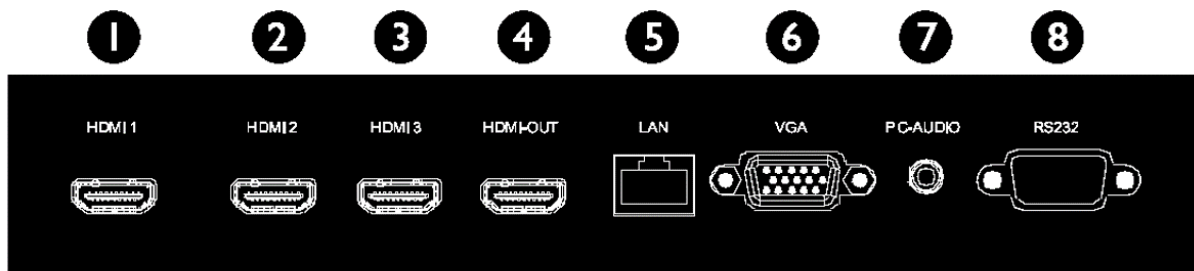

Data sheet

Input and Output Terminals

- 1 HDMI Input 1 (2.0)
- 2 HDMI Input 2 (2.0)
- 3 HDMI Input 3 (2.0)
- 4 HDMI Output
- 5 LAN
- 6 VGA Input
- 7 Audio Input
- 8 RS232 Input
- 9 HDMI Input 4 (MHL)(2.0)
- 10 USB 3.0
- 11 USB 2.0
- 12 Microphone
- 13 Audio output
- 14 Touch USB port