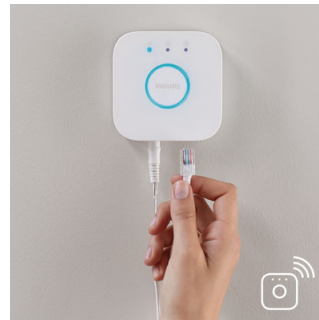

Requires a Philips Hue bridge

Connect your Philips Hue lights with the bridge to control your lights from your smart phone or tablet via the Philips Hue app.