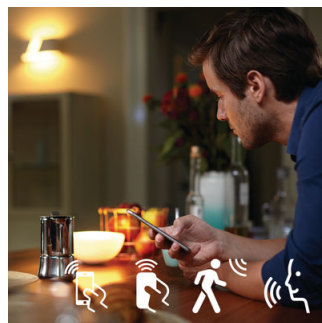

### Smart control, home and away

With the Philips Hue iOS and Android apps you can control your lights remotely wherever you are. Check if you have forgotten to switch your lights off before you left your home, and switch them on if you are working late.

### Timers for your convenience

Philips Hue can make it seem like you're home when you're not, using the schedule function in the Philips Hue app. Set the lights to come on at a pre-set time, so the lights are on when you arrive home. You can even set rooms to light up at different times. And of course, you can let the lights turn off gradually in the night, so you never have to worry whether you've left any lights on.

### Control it your way

Connect your Philips Hue lights with the bridge and start discovering the endless possibilities. Control your lights from your smartphone or tablet via the Philips Hue app, or add switches to your system to activate your lights. Set timers, notifications, alarms, and more for the full Philips Hue experience. Philips Hue even works with Amazon Alexa, Apple Homekit and Google Home to allow you to control your lights with your voice.