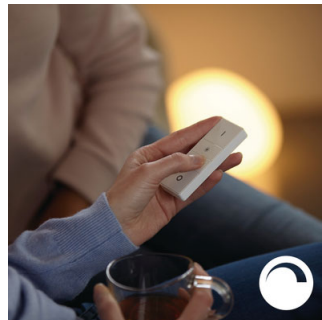

Installation free dimming

Experience guaranteed smooth dimming with Philips Hue. Not too bright. Not too dark. Just right. No need for wires, an electrician or installation